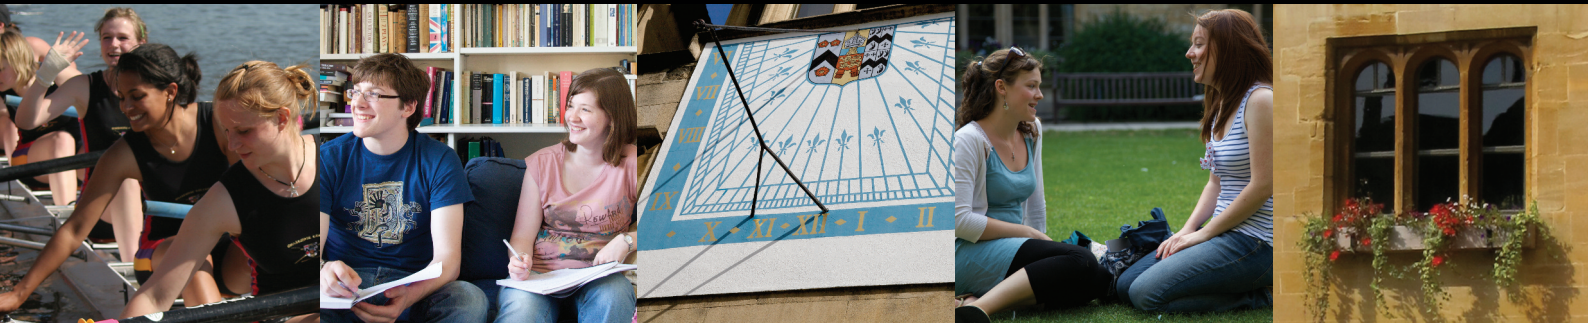

BRASENOSE COLLEGE

UNIVERSITY OF OXFORD

GETTING TO BRASENOSE COLLEGE

The entrance to the College is on Radcliffe Square.

By Train

The city is well serviced by Oxford train station, off Hythe Bridge Street. The station is 15 minutes walk away from Brasenose College.